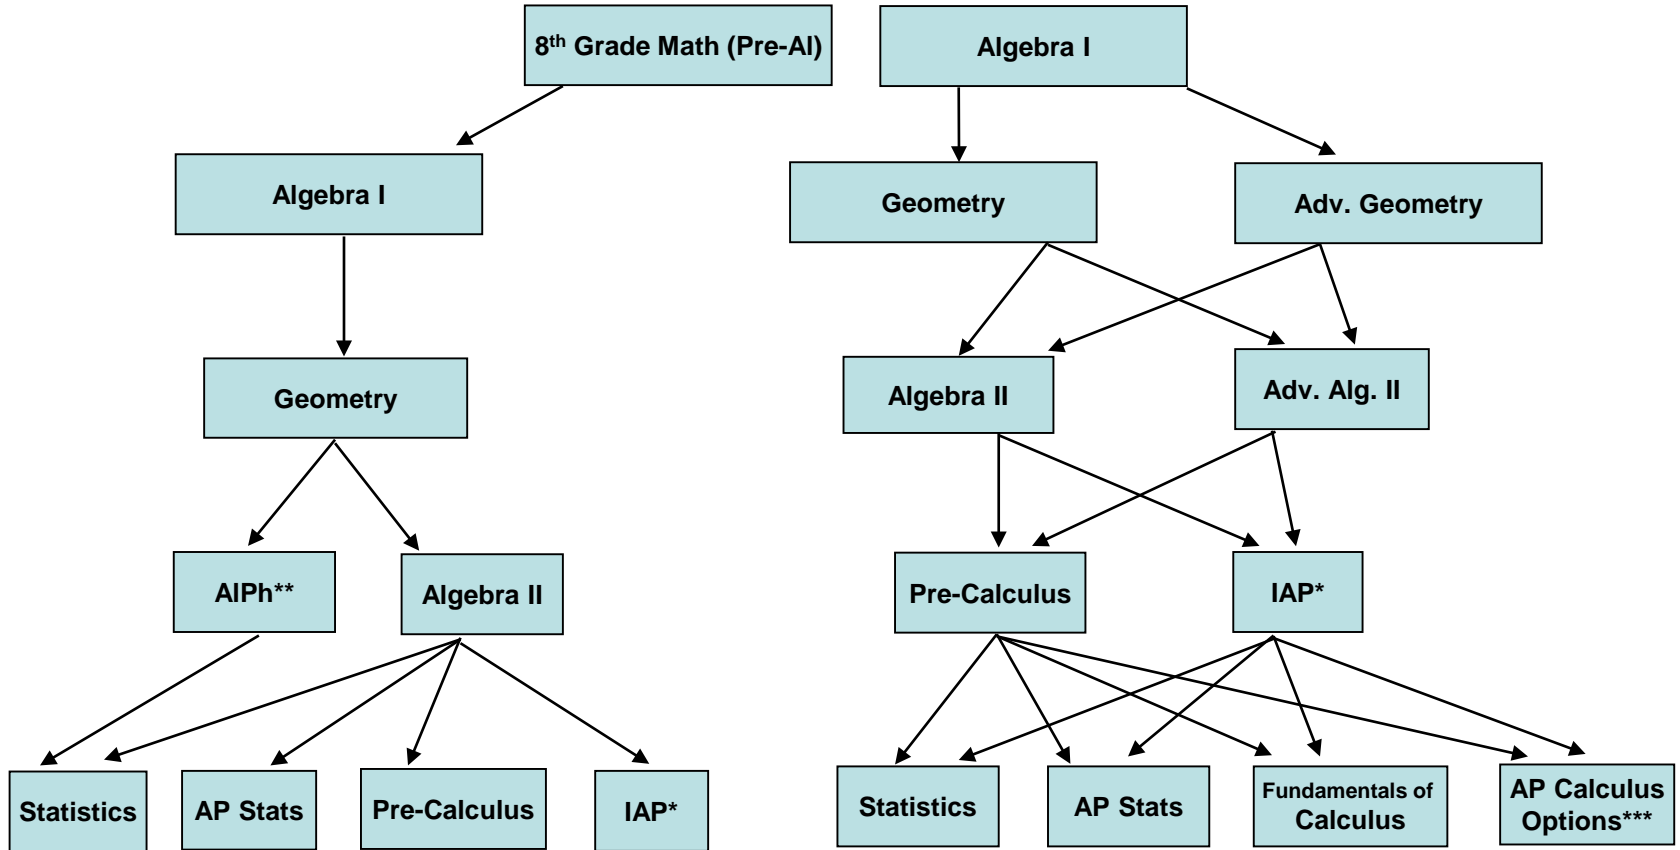

Granville High School Mathematics Department Flow Chart

*IAP = Integrated Analysis and Physics **AIPh = Alg. II w/ Physics ***AP Calculus options include AB, BC, and ABC

NOTE: IAP, AIPh, and AP Calculus ABC require two class periods each day